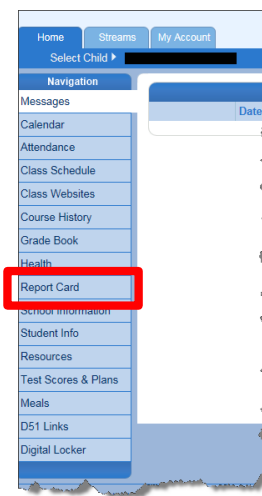

# Parents – To view Report Cards in ParentVUE/StudentVUE

## Open ParentVUE

There is now a Report Card tab on the Navigation menu

- Click on Report Cards

A Student grade legend will be displayed

On the right side of the screen. Click -> Report Card

The report card window will open displaying final grades for this quarter