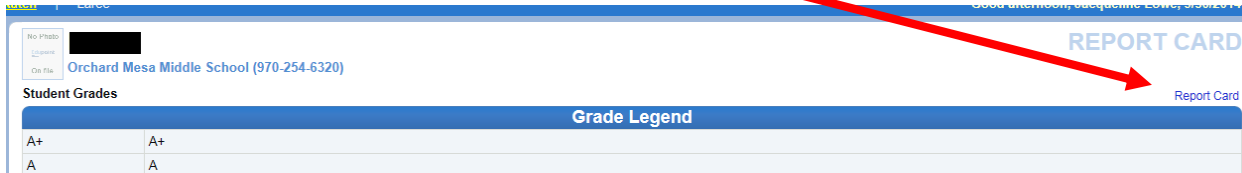

# Parents – To view Report Cards in ParentVUE/StudentVUE

## Open ParentVUE

There is now a Report Card tab on the Navigation menu

- Click on Report Cards

A Student grade legend will be displayed

On the right side of the screen. Click -> Report Card

The report card window will open displaying final grades for this quarter