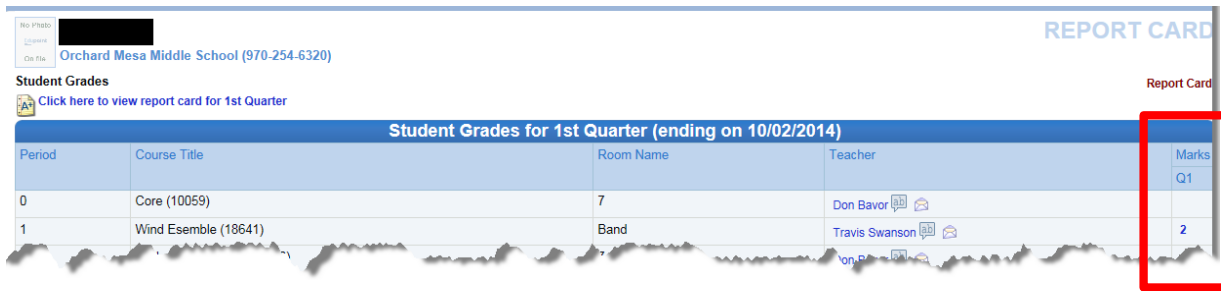

## Open ParentVUE

There is now a Report Card tab on the Navigation menu

- Click on Report Cards

A Student grade legend will be displayed

On the right side of the screen. Click -> Report Card

The report card window will open displaying final grades for this quarter